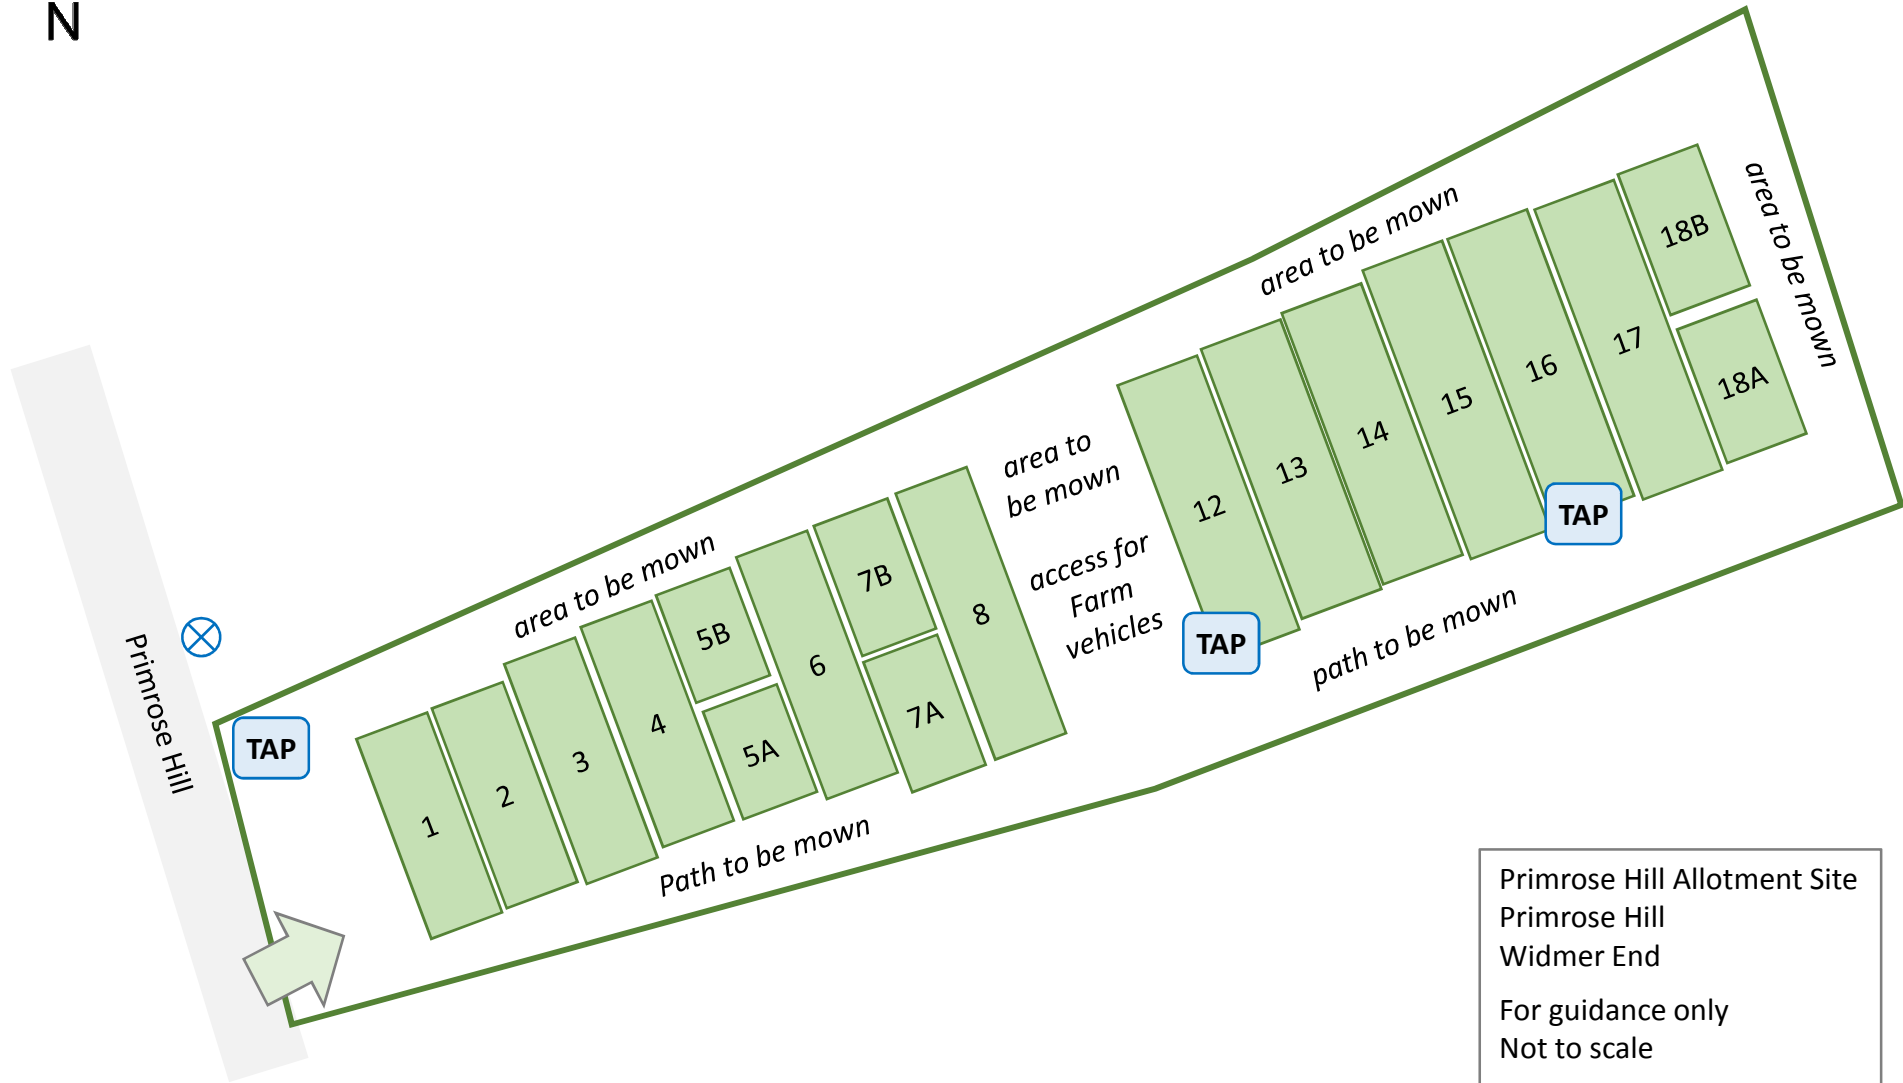

Hughenden Parish Council Primrose Hill Allotment Site

Primrose Hill Allotment Site
Primrose Hill
Widmer End
For guidance only
Not to scale
v1.1 June 2015